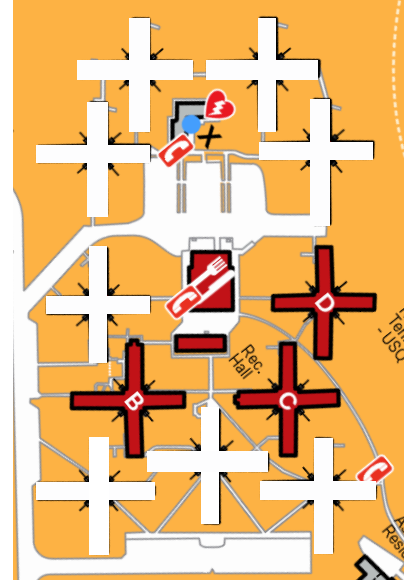

# McGregor College Private Ensuite Renovated Typical Floor Plan

Floor Area = 11.3 m2 Approx.  
Bedroom floor area only  
Each floor/block may vary slightly