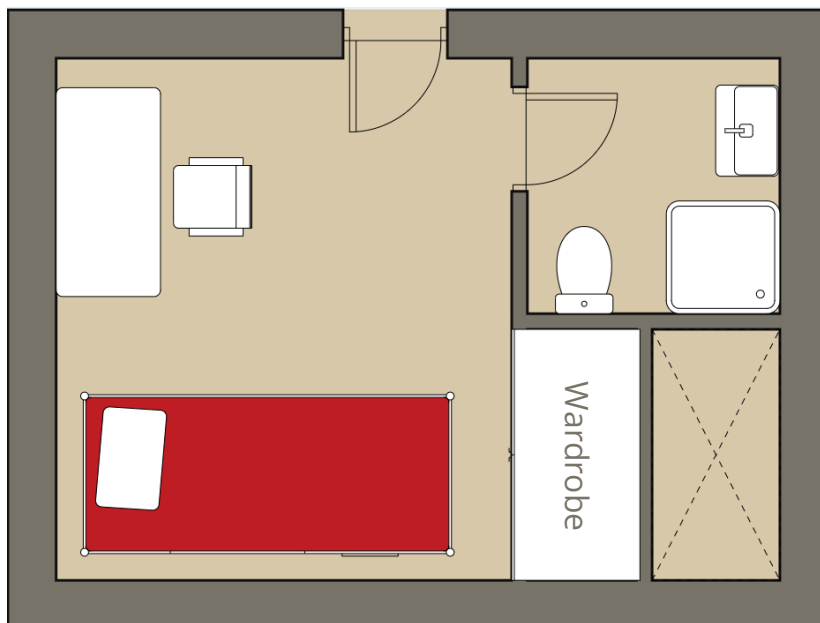

# McGregor College Private Ensuite Renovated Typical Floor Plan

Floor Area = 11.3 m2 Approx.  
Bedroom floor area only  
Each floor/block may vary slightly