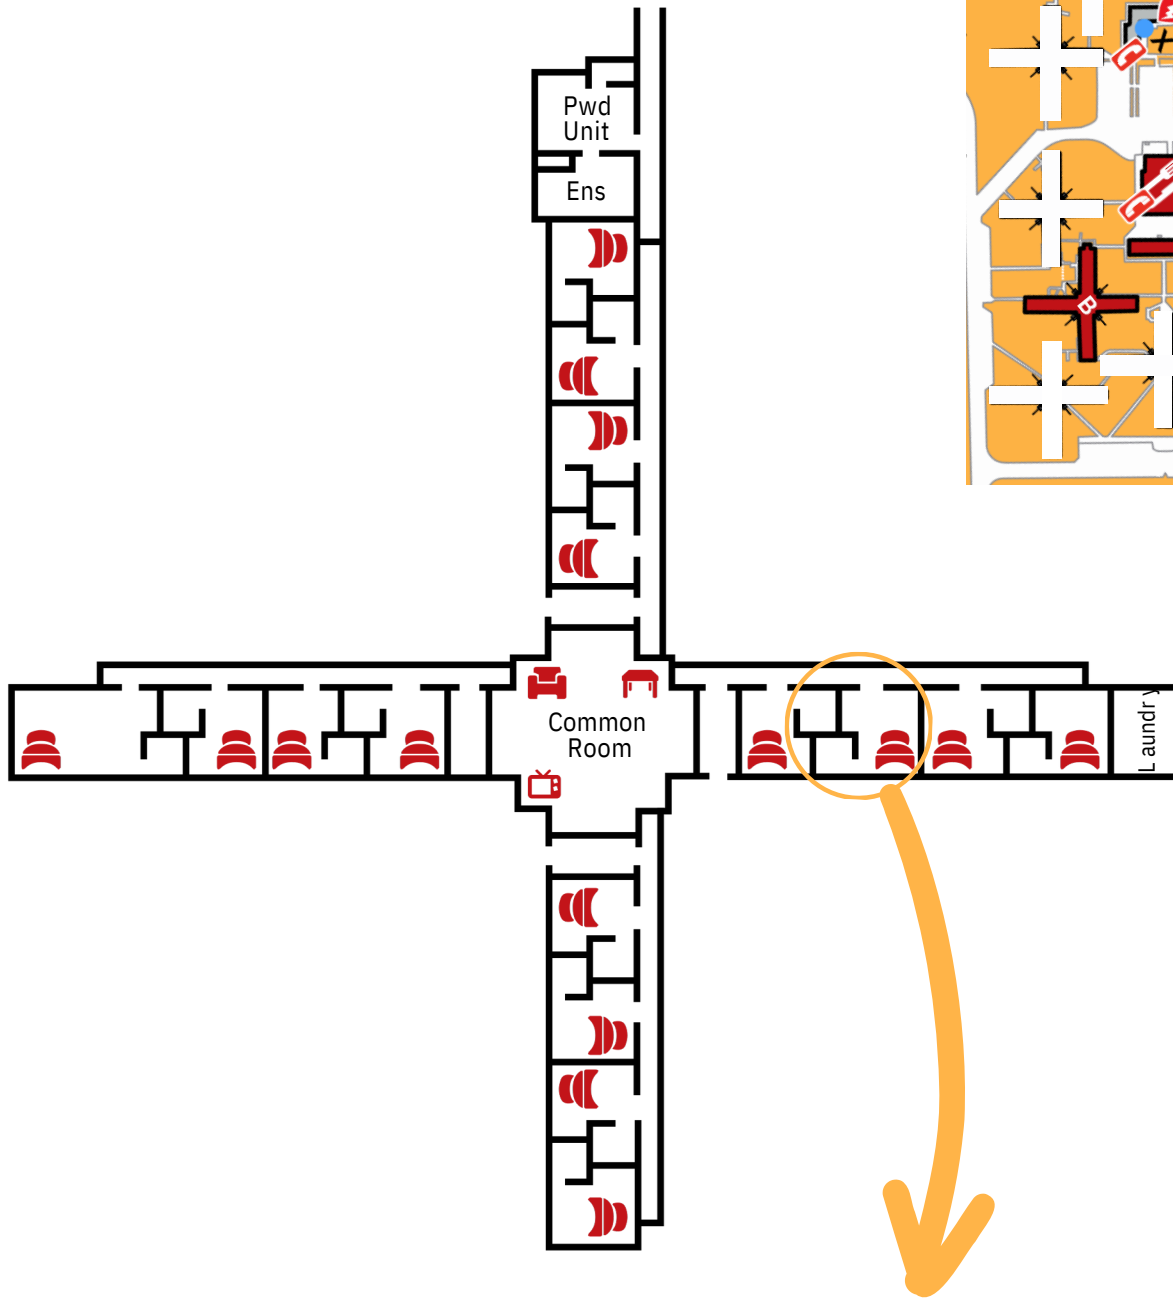

# McGregor College Private Ensuite Renovated Typical Floor Plan

Floor Area = 11.3 m2 Approx.  
Bedroom floor area only  
Each floor/block may vary slightly