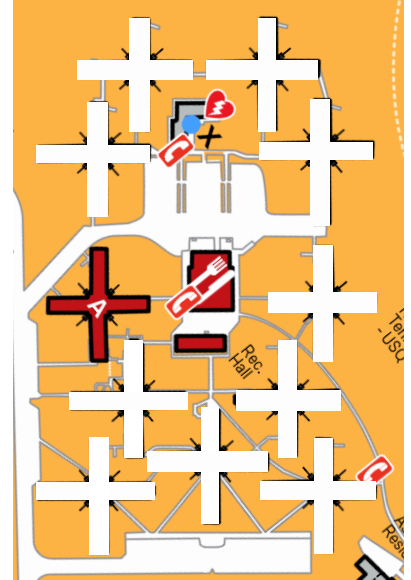

# McGregor College Private Ensuite Typical Floor Plan

Floor Area = 11.3 m2 Approx.  
Bedroom floor area only  
Each floor/block may vary slightly