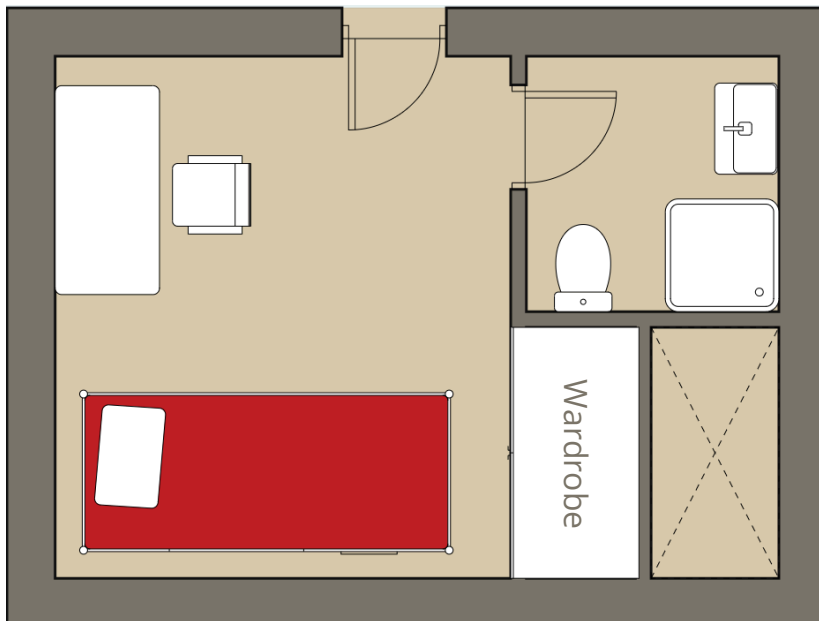

# McGregor College Private Ensuite Typical Floor Plan

Floor Area = 11.3 m2 Approx.  
Bedroom floor area only  
Each floor/block may vary slightly