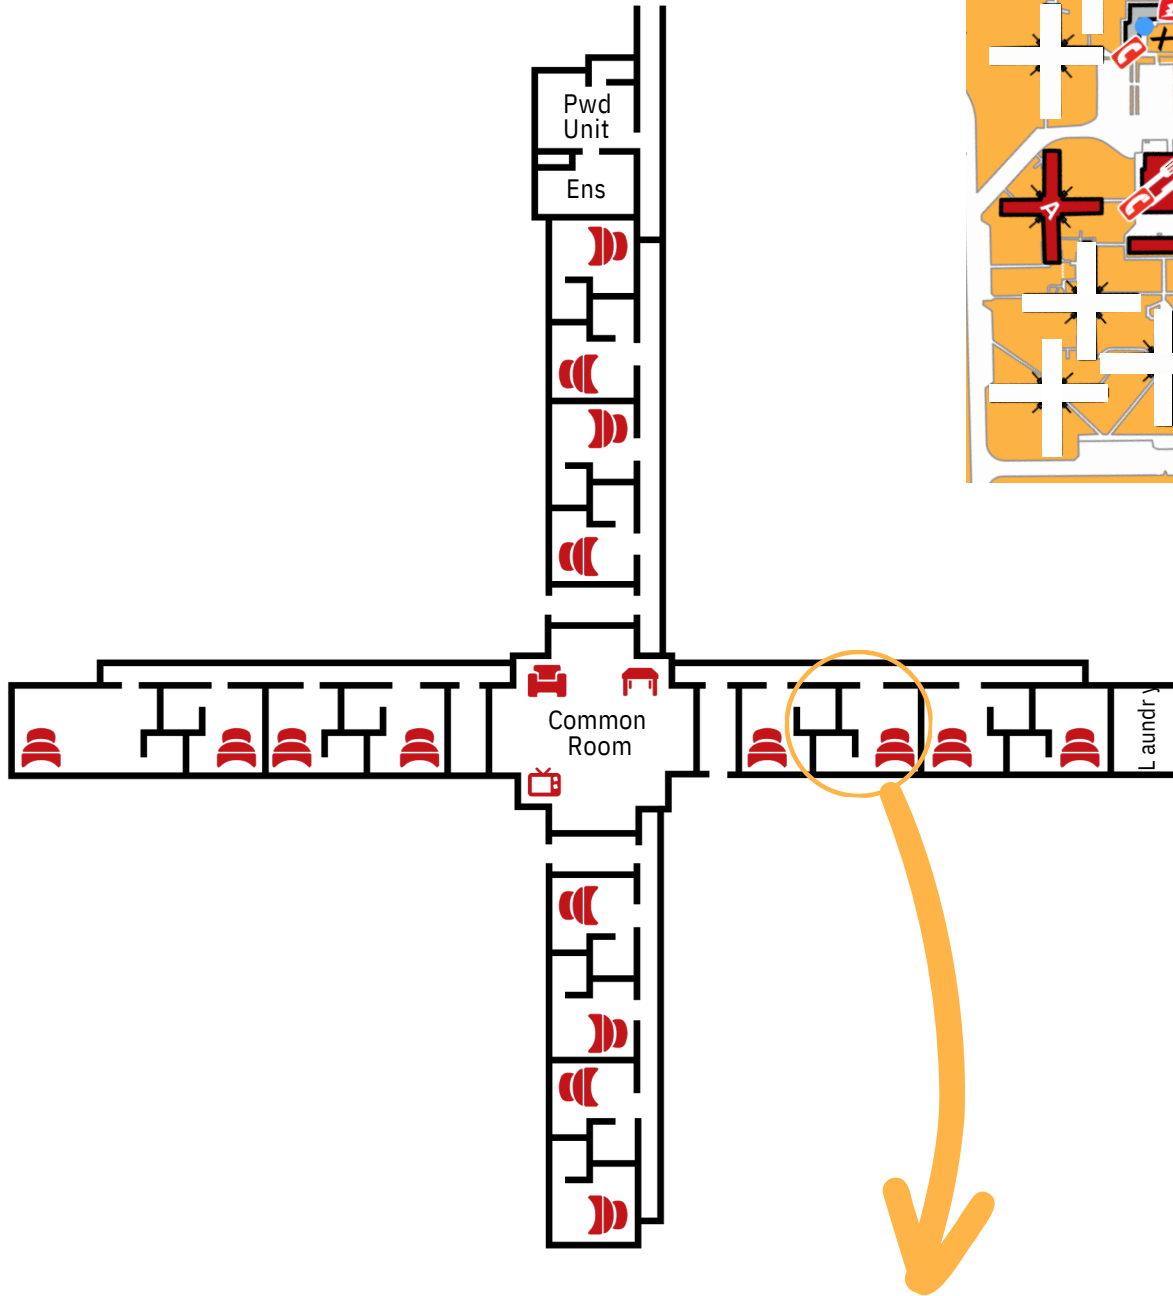

# McGregor College Private Ensuite Typical Floor Plan

Floor Area = 11.3 m2 Approx.  
Bedroom floor area only  
Each floor/block may vary slightly