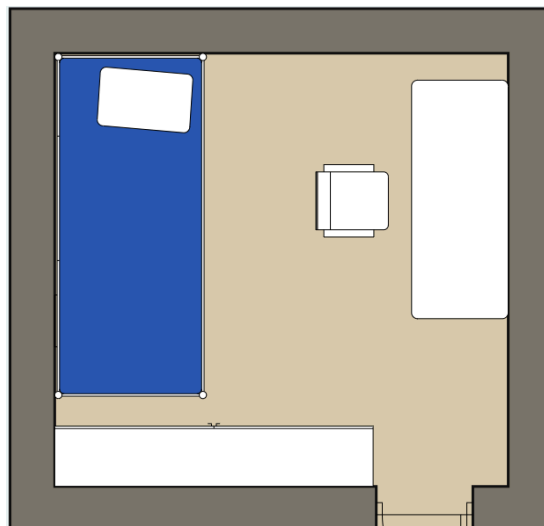

Laundry	Stairs	Hallway	TV Room / Common Room	Main Entrance	6	8	10	12	14	Stairs	Kitchen	
A Block – Bottom Floor											Resident Leader Flat Downstairs	
Kitchen	Box Room	Showers / Toilets	4	5	7	9	11	13	15			
Kitchen	Stairs	31	30	29	28	26	24	22	20	18	Stairs	Kitchen
A Block – Top Floor											Resident Leader Flat Upstairs	
Kitchen	Showers / Toilets	27	25	23	21	19	17	16				

Floor Area = 8.2 m² Approx.
Bedroom floor area only
Each floor/block may vary slightly