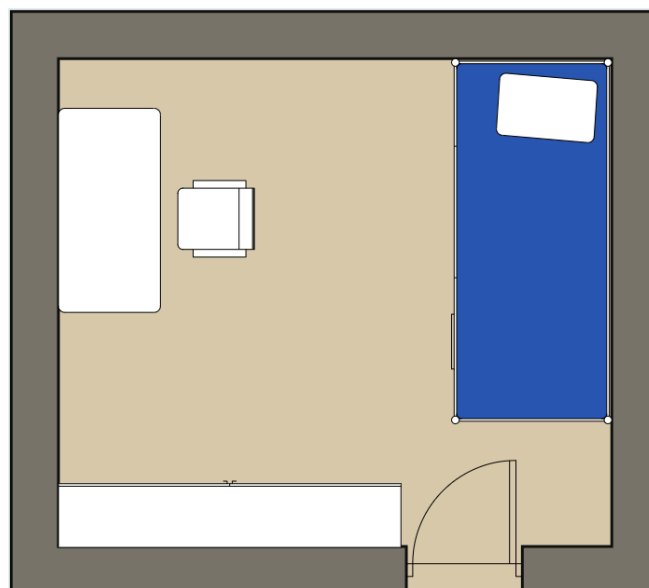

F Block

10	9	8	7	6
Study Room	Showers Toilets		Self Cater Kitchen	
1	2	3	Resident Leader	

G Block

10	9	8	7	6
Self Cater Kitchen		Showers Toilets		Common Room
1	2	3	4	5

Floor Area = 10.6 m2 Approx.
Bedroom floor area only
Each floor/block may vary slightly