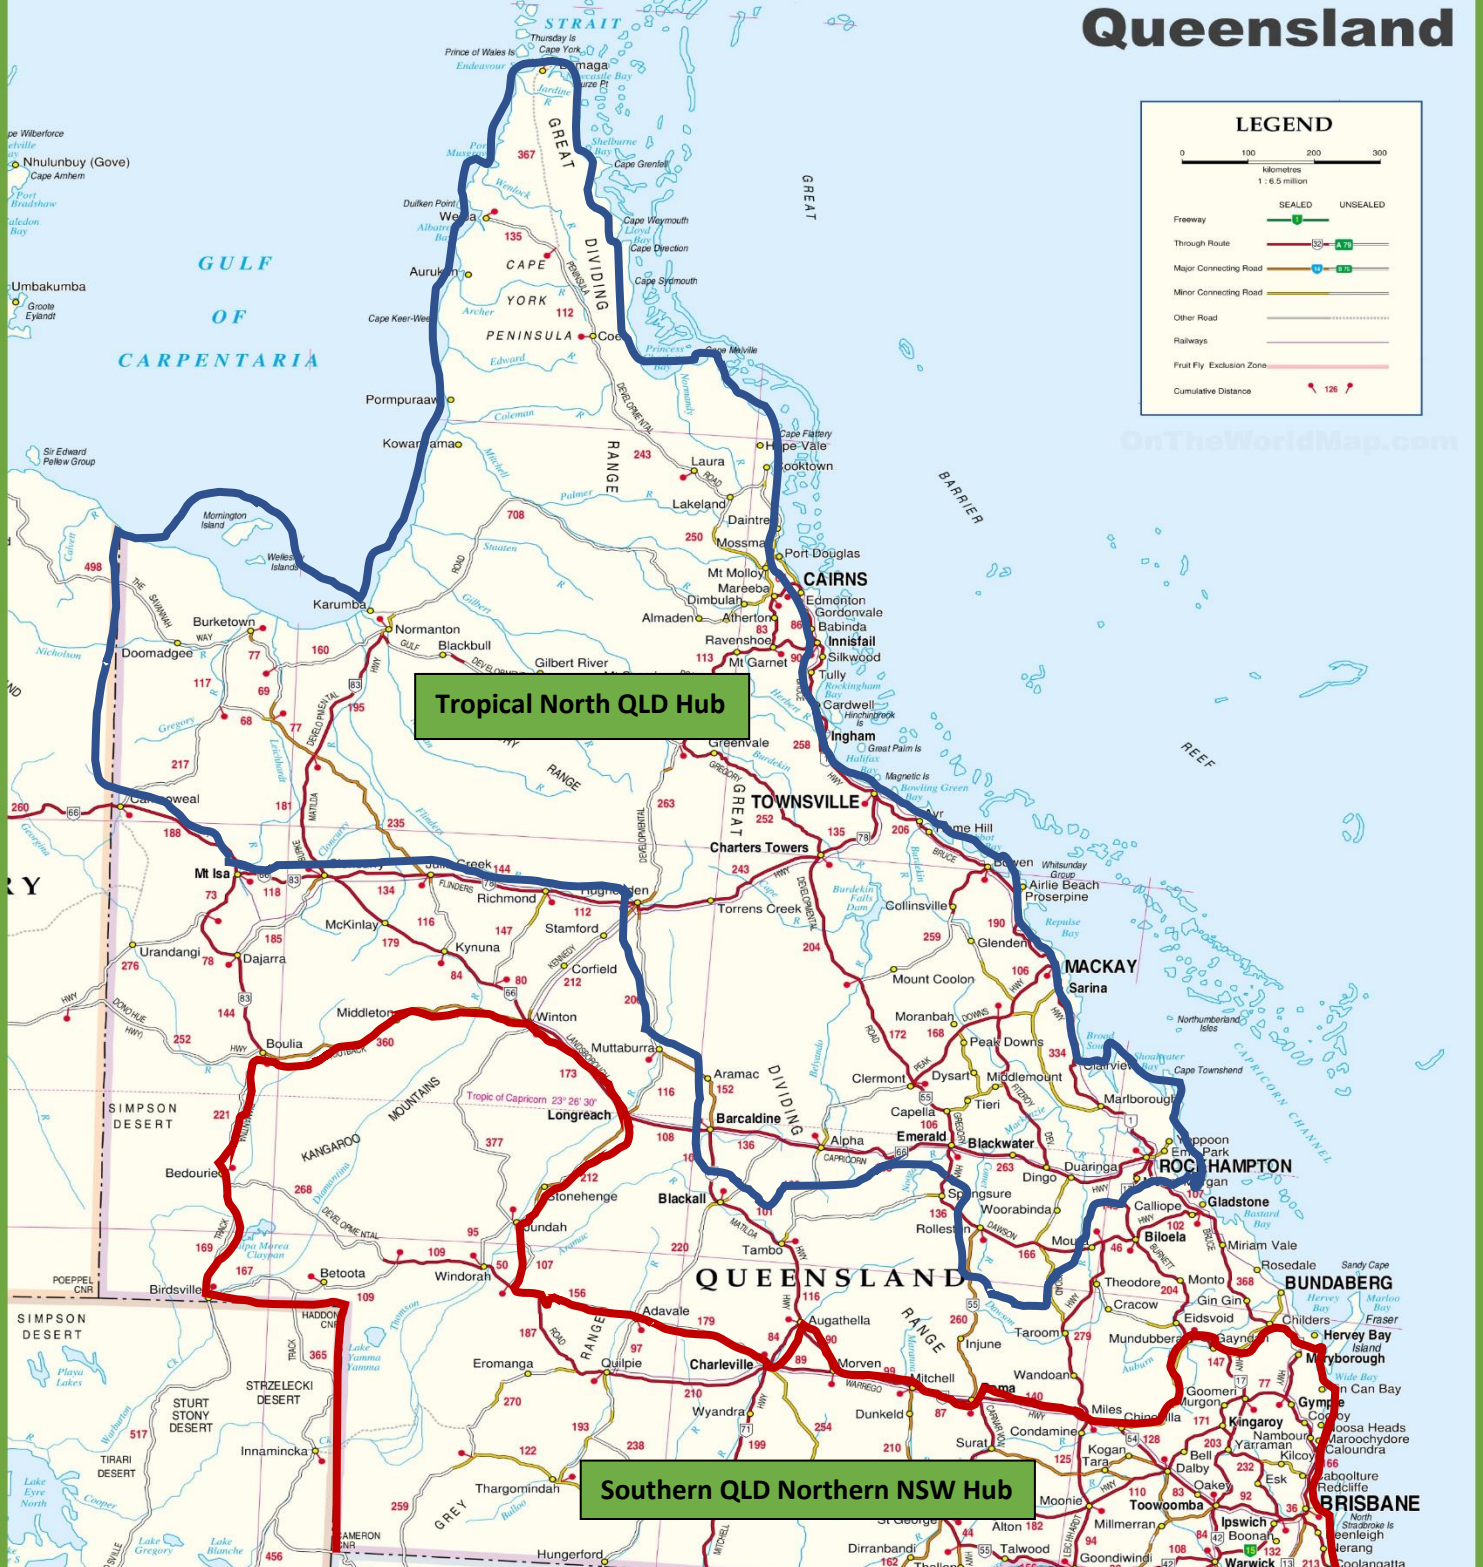

Queensland

LEGEND

0 100 200 300
Kilometres
1 : 6.5 million

Freeway: SEALED (green line with white center), UNSEALED (green line with red center)

Through Route: (red line with white center)

Major Connecting Road: (blue line with white center)

Minor Connecting Road: (yellow line with white center)

Other Road: (grey line with white center)

Railways: (black line with cross-ticks)

Fruit Fly Exclusion Zone: (pink line with arrows)

Cumulative Distance: (red line with arrows)

OnTheWorldMap.com